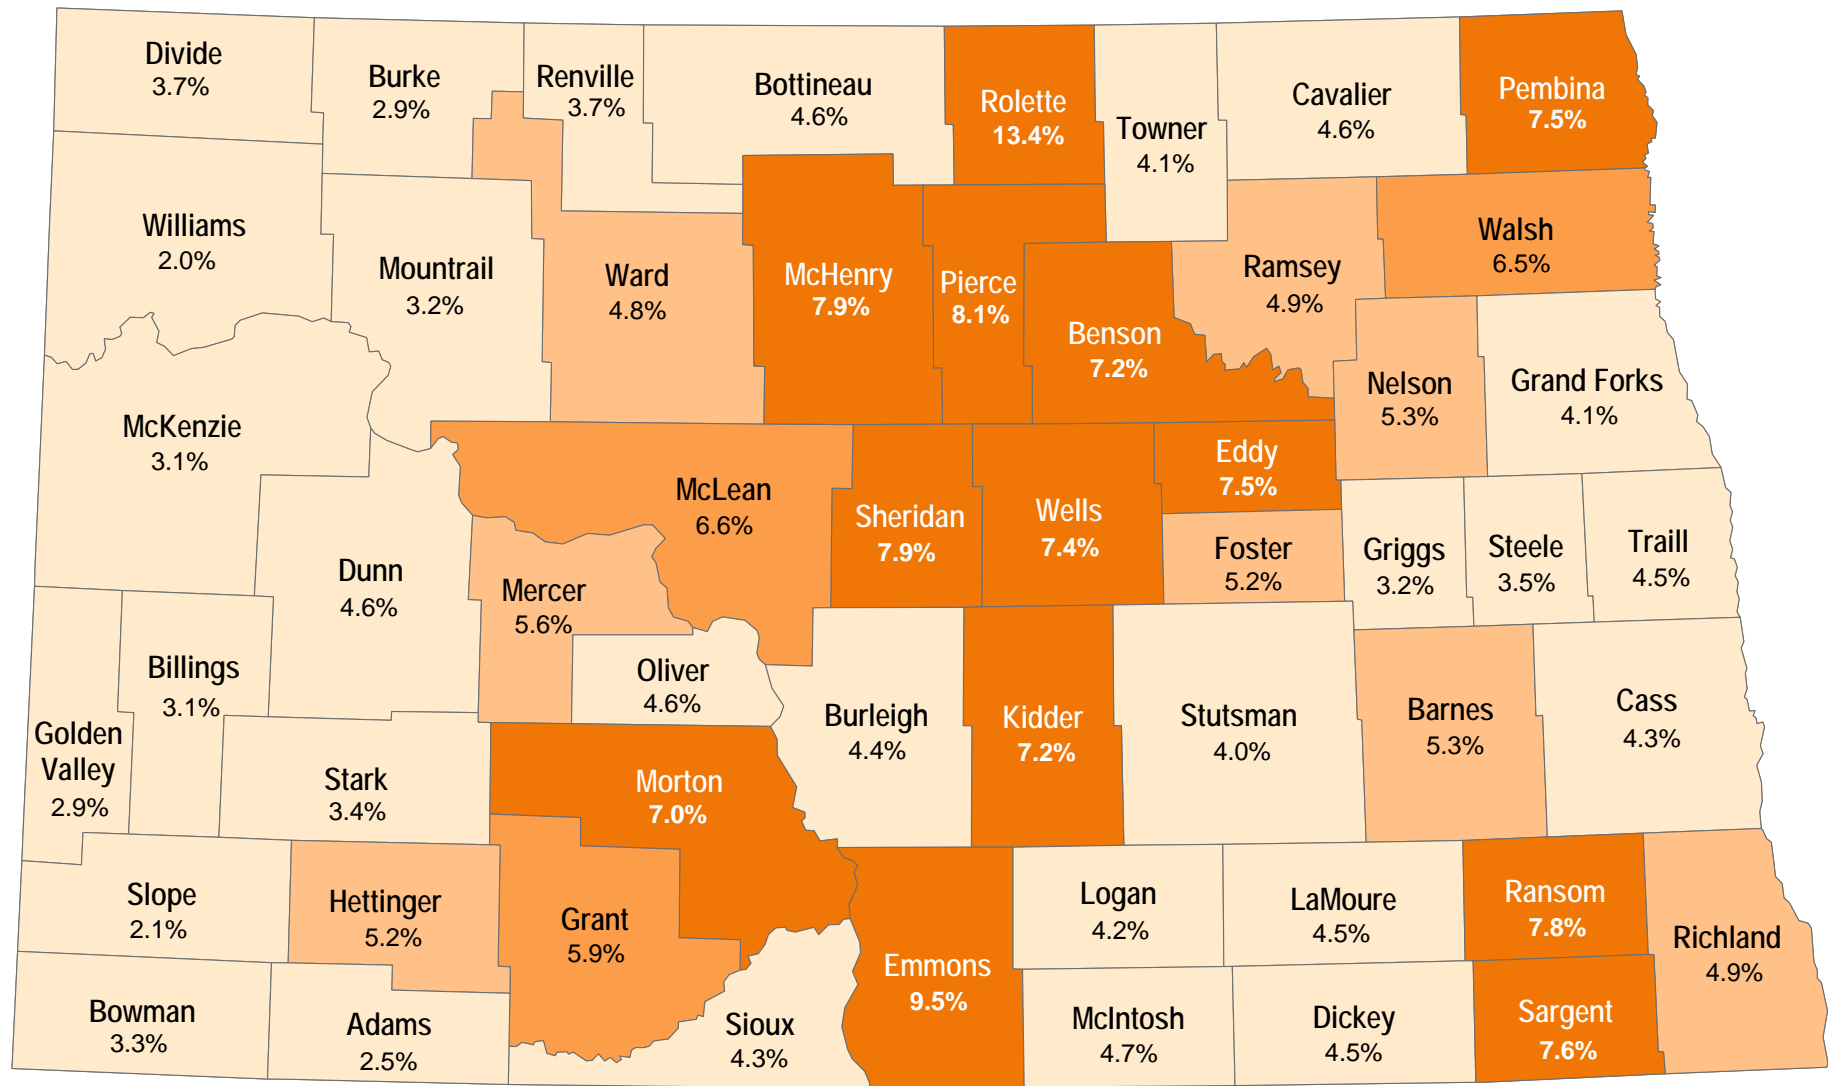

# NORTH DAKOTA COUNTY UNEMPLOYMENT RATES

Statewide Unemployment Rate (Not Seasonally Adjusted): 4.8%

## COUNTY UNEMPLOYMENT RATES (FEBRUARY 2010)

Source: Local Area Unemployment Statistics (LAUS) Program, Labor Market Information Center, Job Service North Dakota

[Map Creation Date: March 26, 2010 Author: Labor Market Information Center, Job Service North Dakota]